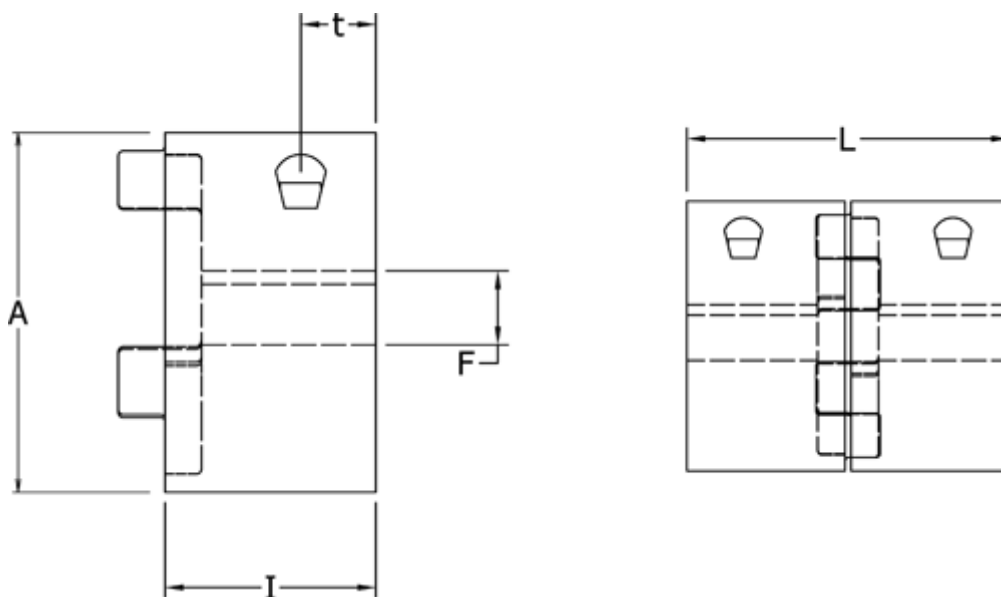

Article number: 3335019M019

Description: Clamping Hub Klonex ES 19/24
ALU Aluminium, Bore 19H7 mm

Measures

A = 40
F = 19
I = 25
L = 66
t = 12.0